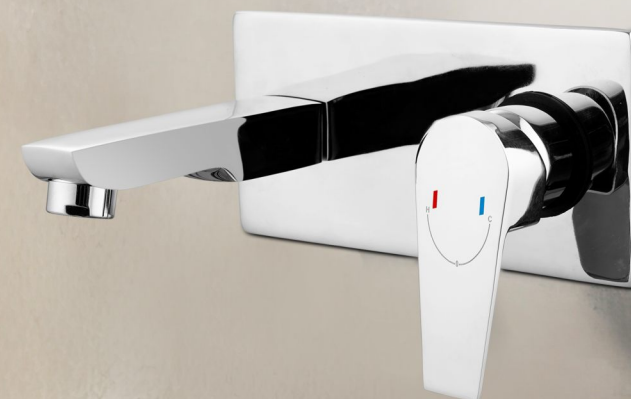

GL-SNK01
₹ 24,990/-

GL-EXS21
DIVO Single Lever Basin Mixer
Wall Mounted Exposed Part
₹ 3210/-