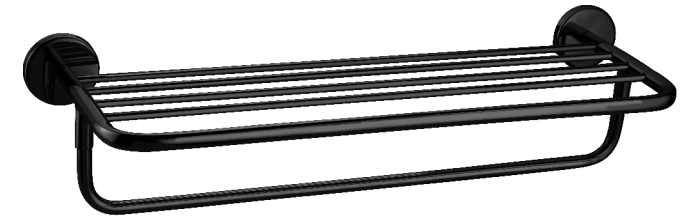

Pg. 14-15

IMPERIAL GOLD
BATH SET Collection

GL-BS01-G
Robe Hook
₹ 1105/-

GL-BS02-G
Soap Dish
₹ 1307/-

GL-BS05-G
Towel Rod
₹ 3010/-

GL-BS03-G
Tumbler Holder
₹ 1328/-

GL-BS06-G
Towel Rack
₹ 8735/-

GL-BS04-G
Liquid Soap Dispenser
₹ 1507/-

GL-BS07-G
Towel Ring
₹ 1639/-

GL-BS08-G
Toilet Paper Holder
₹ 1864/-

IMPERIAL BLACK
BATH SET Collection

GL-BS01-B
Robe Hook
₹ 1007/-

GL-BS02-B
Soap Dish
₹ 1215/-

GL-BS05-B
Towel Rod
₹ 2715/-

GL-BS03-B
Tumbler Holder
₹ 1228/-